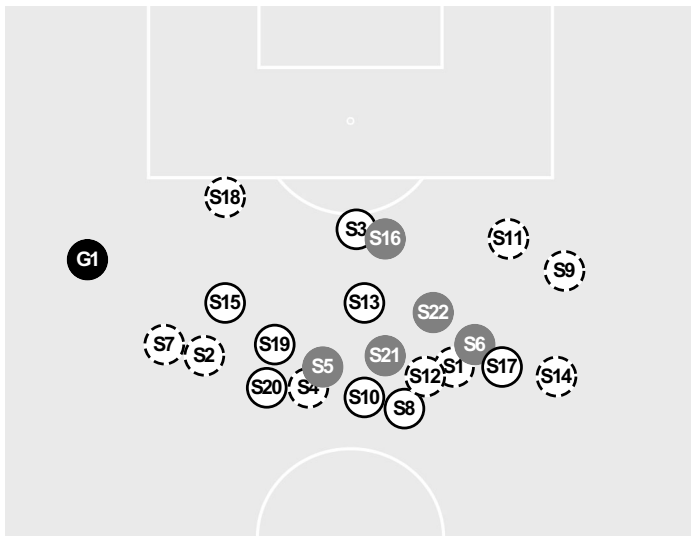

SHADY SIDE ACADEMY 0, AVONWORTH 0

Official Soccer Shot Chart - Final
Shady Side Academy vs Avonworth
 11/4/2023 Highmark Stadium, Pittsburgh, PA
 2023 WPIAL Class 2A Girls' Soccer Championship Game

Match Time: 11:00 AM
 Match Duration: 01:38
 Attendance: 617

Officials:

| Shots by Half Intervals | Avonworth Shady Side Academy | 1st Half | 2nd Half |
|-------------------------|---------------------------------|----------|----------|
| | | 9 1 | 14 7 |

Shot Chart

AVONWORTH

SHADY SIDE ACADEMY

(S) Shot Off Target (S) Shot On Target (S) Blocked (G) Goal / Own Goal

Shot Summary

Official Soccer Shot Chart - Final
Shady Side Academy vs Avonworth
11/4/2023 Highmark Stadium, Pittsburgh, PA
2023 WPIAL Class 2A Girls' Soccer Championship Game