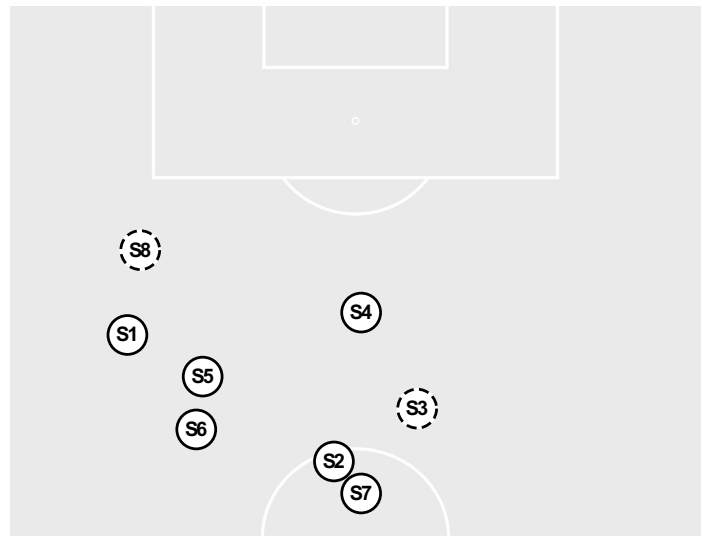

Officials:

| Shots by Half Intervals | Avonworth Shady Side Academy | 1st Half | 2nd Half |
|-------------------------|---------------------------------|----------|----------|
| | | 9 1 | 14 7 |

Shot Chart

AVONWORTH

SHADY SIDE ACADEMY

(S) Shot Off Target (S) Shot On Target (S) Blocked (G) Goal / Own Goal

Shot Summary

Official Soccer Shot Chart - Final
Shady Side Academy vs Avonworth
11/4/2023 Highmark Stadium, Pittsburgh, PA
2023 WPIAL Class 2A Girls' Soccer Championship Game