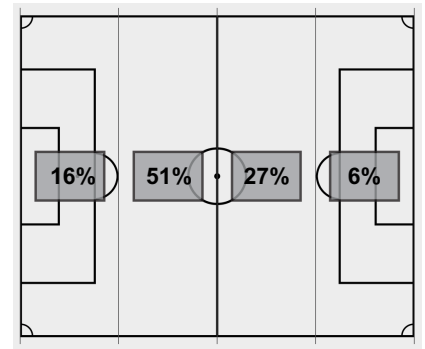

← Attacking Direction

_____
Official's signature